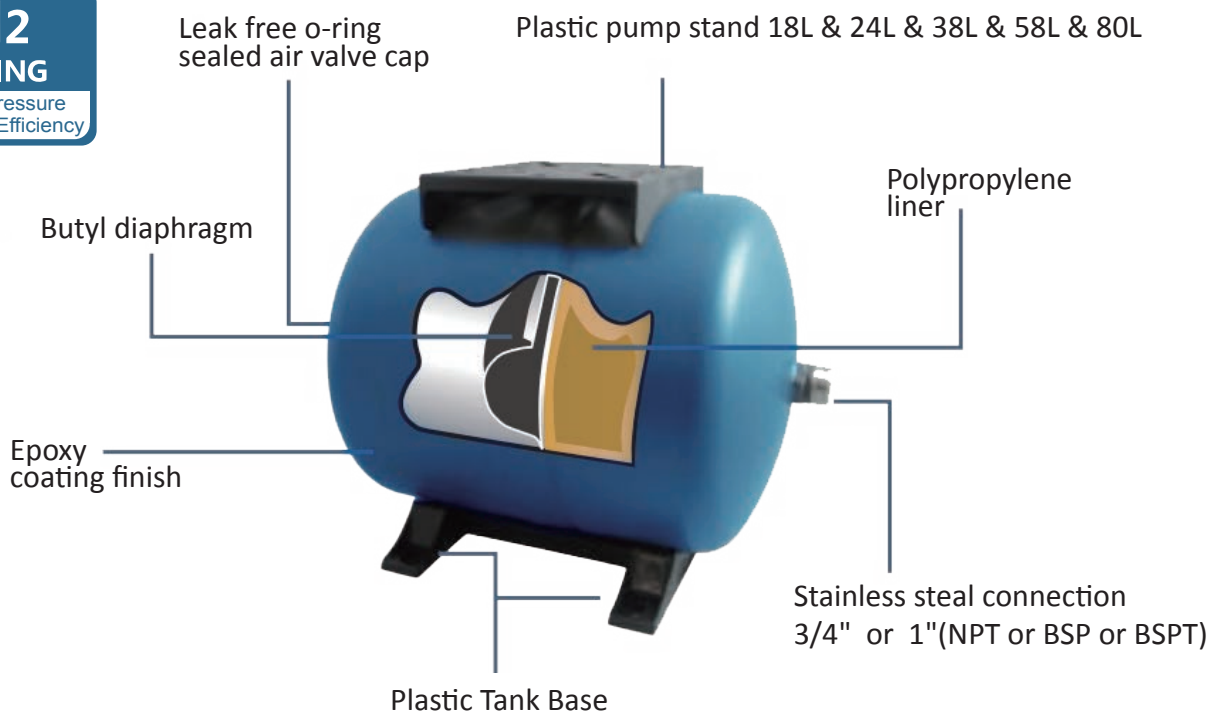

SPTB,SPTT,SPTN series Pressure Tank

STAIRS INDUSTRIAL CO., LTD.

PRESSURE TANK

Model code

Features

- NSF Standard 61, IAPMO R&T UPC approved
- Polypropylene liner to ensure long durability
- Butyl diaphragm to assure long life and safety
- Corrosion resistant durable baked epoxy coating finish
- Leak free, O-ring sealed air valve cap
- 100% pressure tested
- No maintenance needed
- 304 Stainless Steel water connection

Applications

- Water storage
- Water pressure boosting
- Water transferring

Operation Conditions

- Max.Working Pressure: 10 bar
- Max.Working Temperature: 90°C

In-Line Type

Vertical Type With Base

Volume	Type
1 - 38 Liter	In-Line
58 - 450 Liter	Vertical Type With Base
18 - 80 Liter	Horizontal Type With Base

- SPT 1 and 3 liters tanks: 4 pcs / box
- Optional Stainless steel 90°female elbow (58, 80, 100, 120, 130, 160, 235, 305, 450 Liters vertical models)
- Factory Precharge:30 PSI / 2bar
- Optional New Plastic base (Vertical Models, 58, 80, 100, 120L)