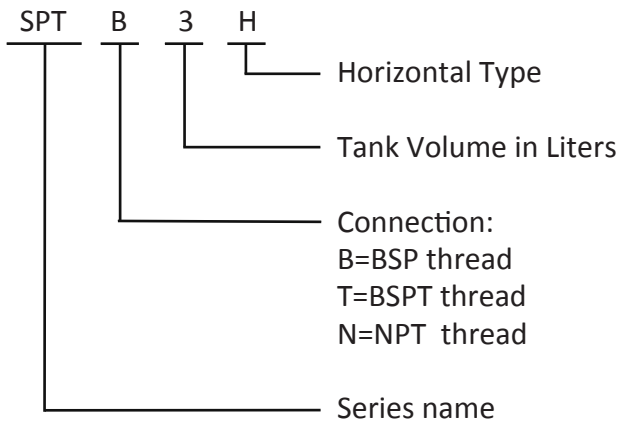

SPTB,SPTT,SPTN series Pressure Tank

STAIRS INDUSTRIAL CO., LTD.

PRESSURE TANK

Model code

Features

- NSF Standard 61, IAPMO R&T UPC approved
- Polypropylene liner to ensure long durability
- Butyl diaphragm to assure long life and safety
- Corrosion resistant durable baked epoxy coating finish
- Leak free, O-ring sealed air valve cap
- 100% pressure tested
- No maintenance needed
- 304 Stainless Steel water connection